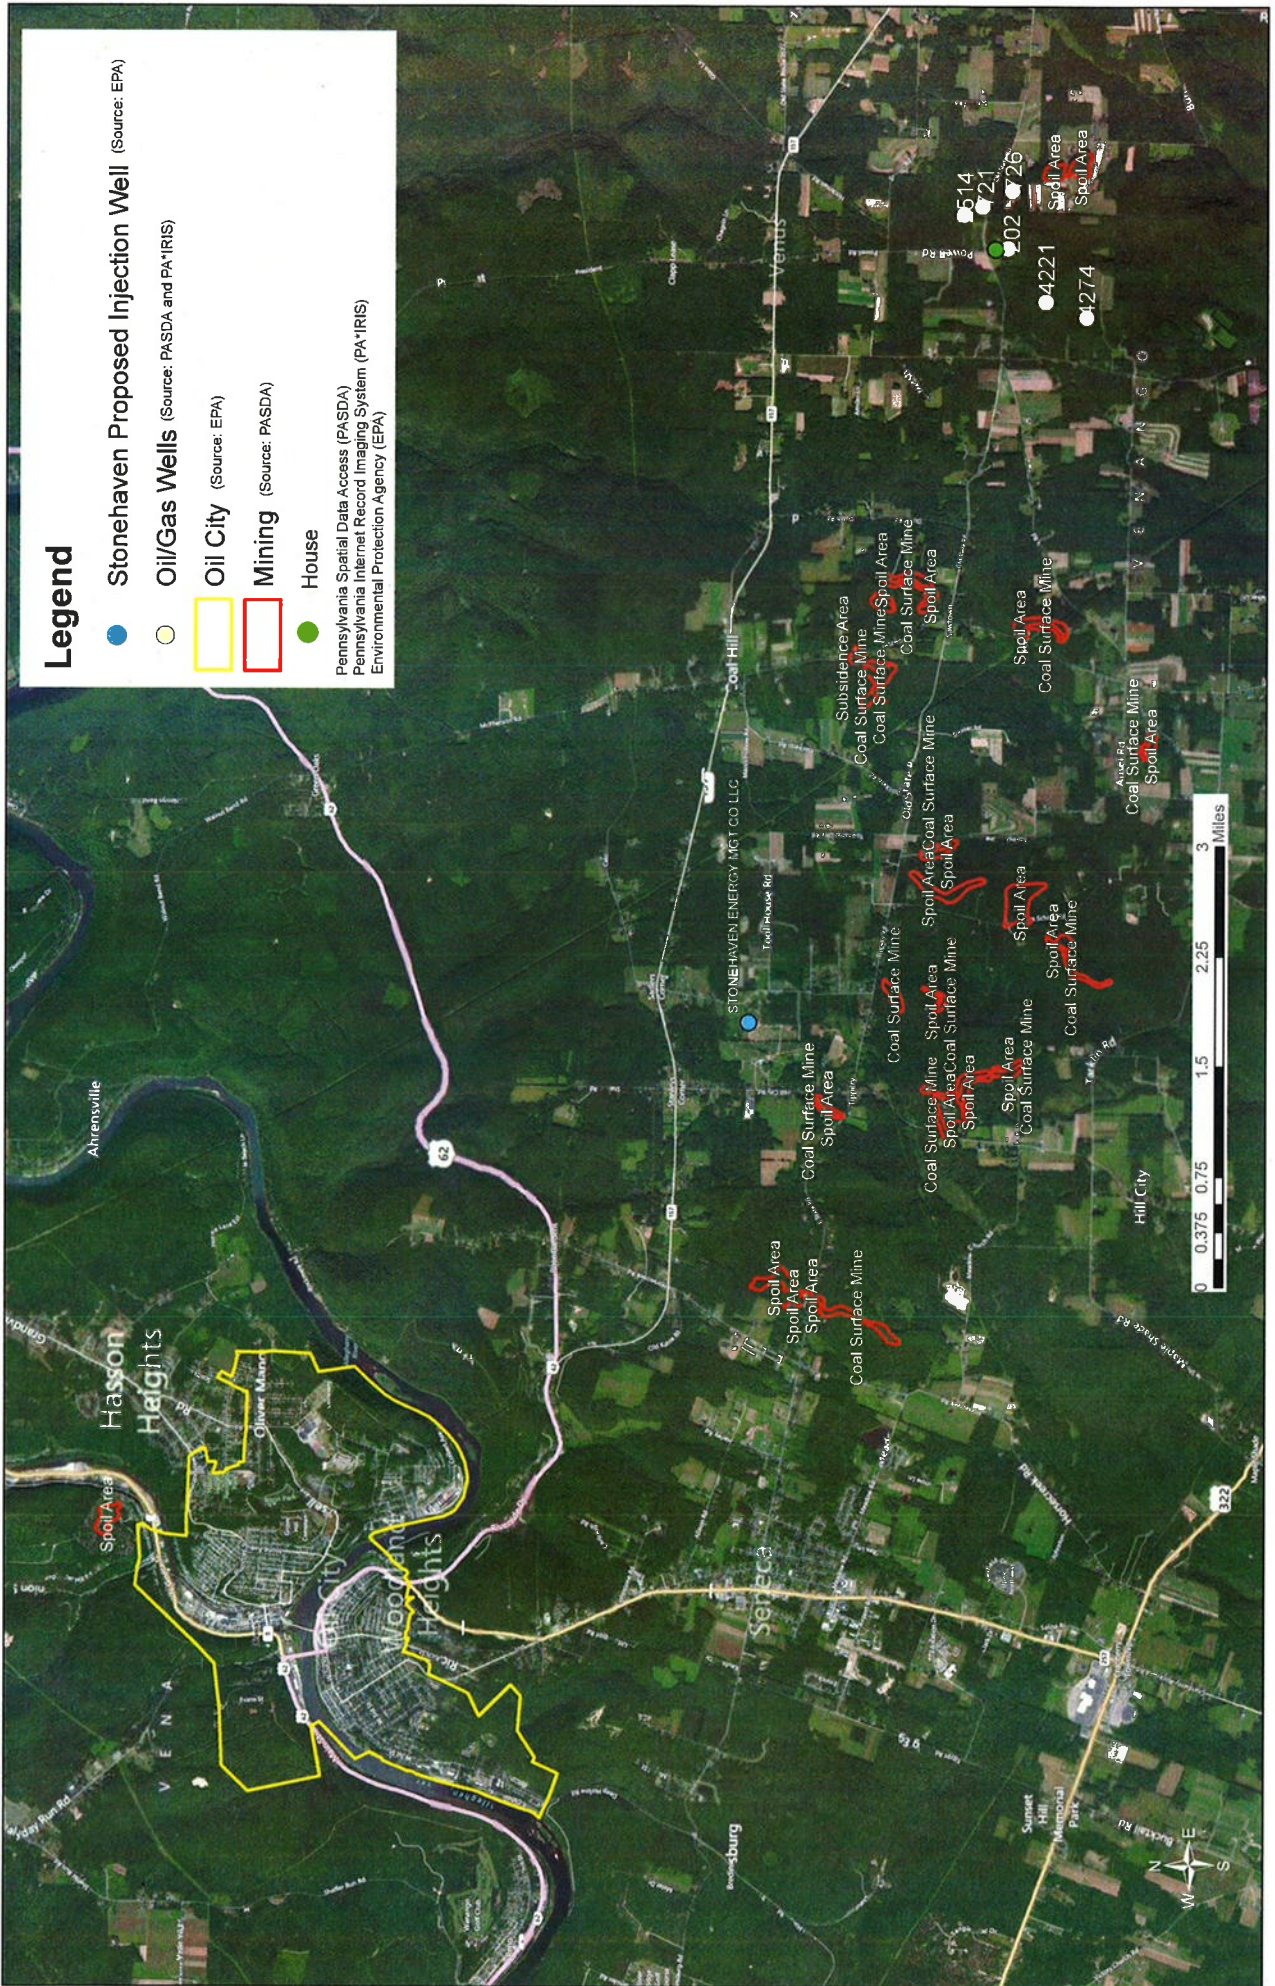

EXHIBIT 16

Legend

- Stonehaven Proposed Injection Well (Source: EPA)
- Oil/Gas Wells (Source: PASDA and PA*IRIS)
- ▭ Oil City (Source: EPA)
- ▭ Mining (Source: PASDA)
- House

Pennsylvania Spatial Data Access (PASDA)
 Pennsylvania Internet Record Imaging System (PA*IRIS)
 Environmental Protection Agency (EPA)